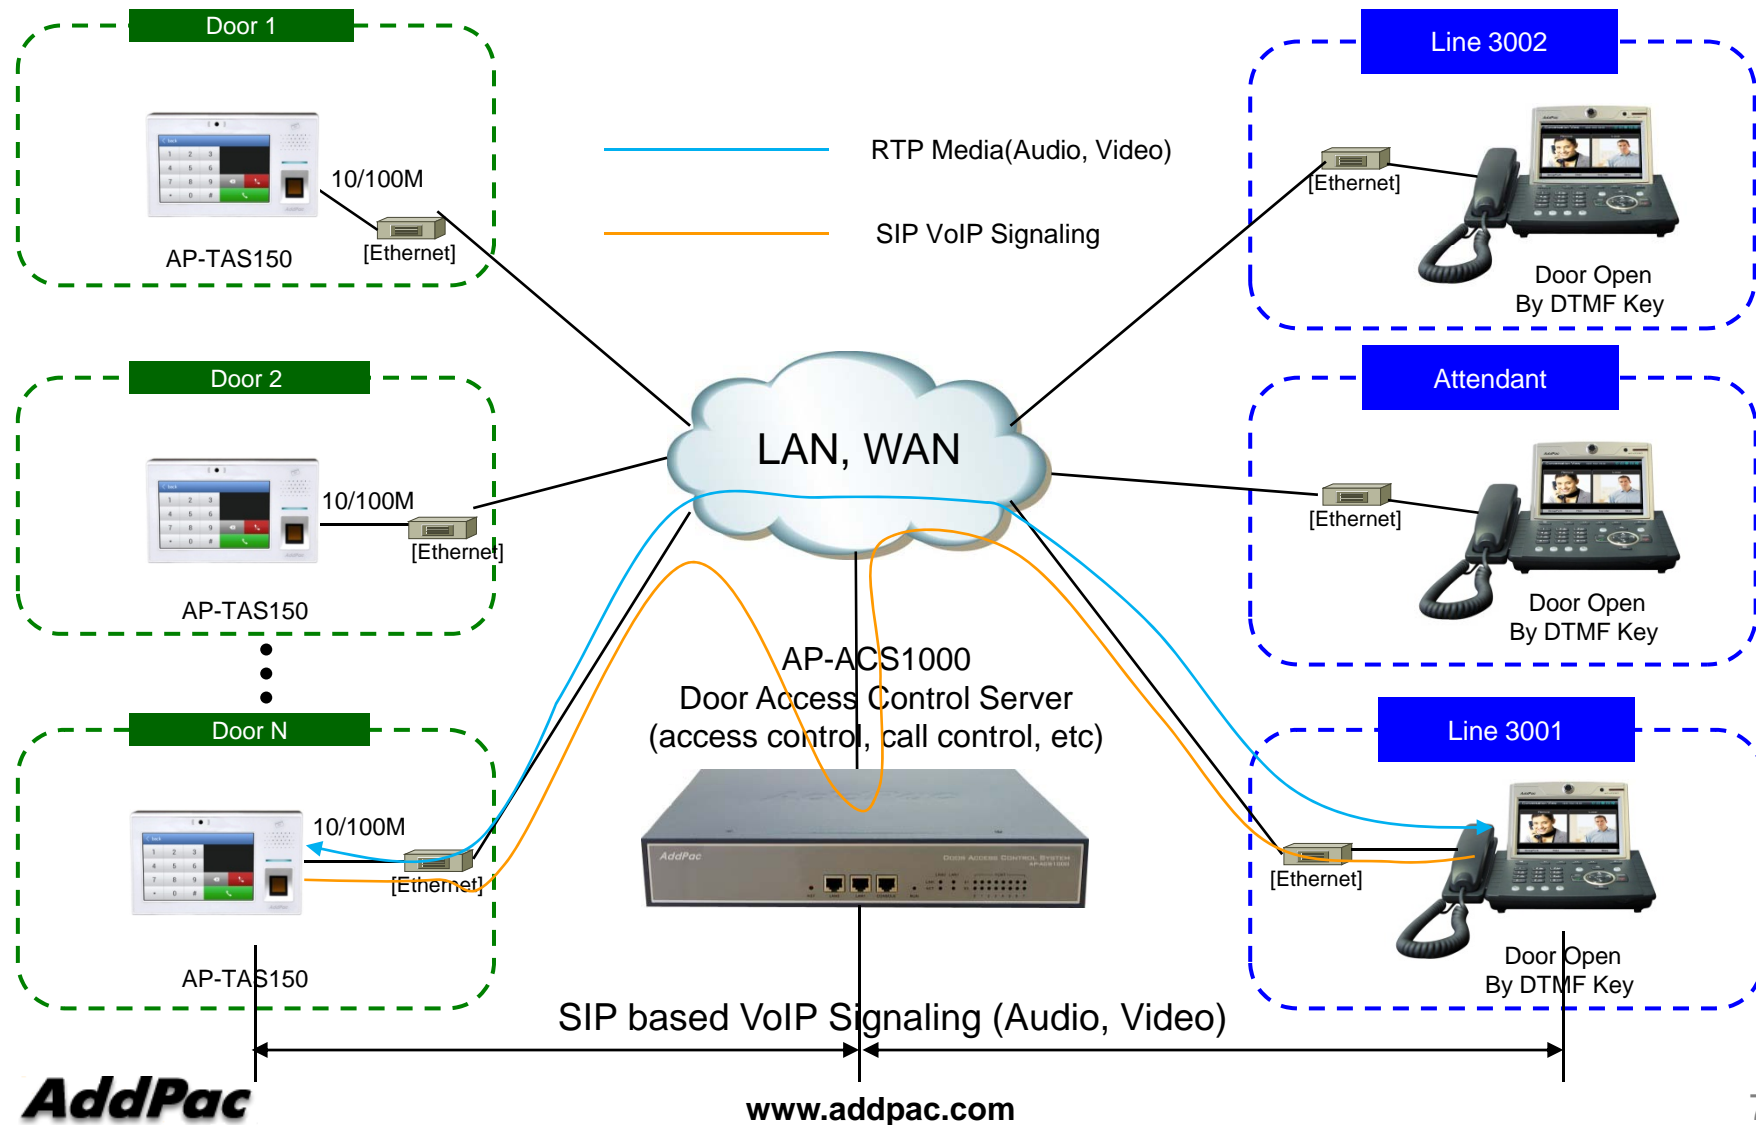

AP-TAS150

Time and Attendance IP Video Door Phone

High Performance Time & Attendance IP Video Door Phone Solution

RTSP based Network Video
Monitoring for Audio Only Terminals

AddPac

AddPac Technology

Sales and Marketing

www.addpac.com

Contents

- AP-TAS150 Video Service Diagram
 - All IP Solution
 - Legacy PBX
- SIP based Audio/Video Service Diagram
 - Door Attendant Service using IP Video Phone
- RTSP based Video Service Diagram
 - RTSP Video Camera Service with Audio Terminal
 - Door Attendant Service using Analog Phone
 - Door Attendant Service using IP Phone
- RTSP based Network Block Diagram
 - AP-VAC200 Internal S/W Block Diagram
 - RTSP,RTP Video Service Block Diagram
 - RTSP Video Service Block Diagram

AP-TAS150 Video Service Diagram

: All IP Solution

AP-TAS150 Video Service Diagram

: Legacy PBX Environment

SIP based Audio/Video Service Diagram

SIP based Video/Audio Service Diagram

: Door Attendant Service using IP Video Phone

SIP based Video/Audio Service Diagram

: Door Attendant Service using IP Video Phone with IP-PBX

RTSP based Video Service Diagram

RTSP based Video Service

: Door Attendant Service using Audio Terminal

- **Video Camera**
 - RTSP based Video Camera
 - Video and Audio(*) Support
 - Video is disabled when Video Call State
 - Audio is disable when Call State
- **Audio Call with Video Camera**
 - Audio Call with IP Phone
 - Execute VLC Application at User PC
 - Video Monitoring using VLC
 - VLC close when Call is terminated