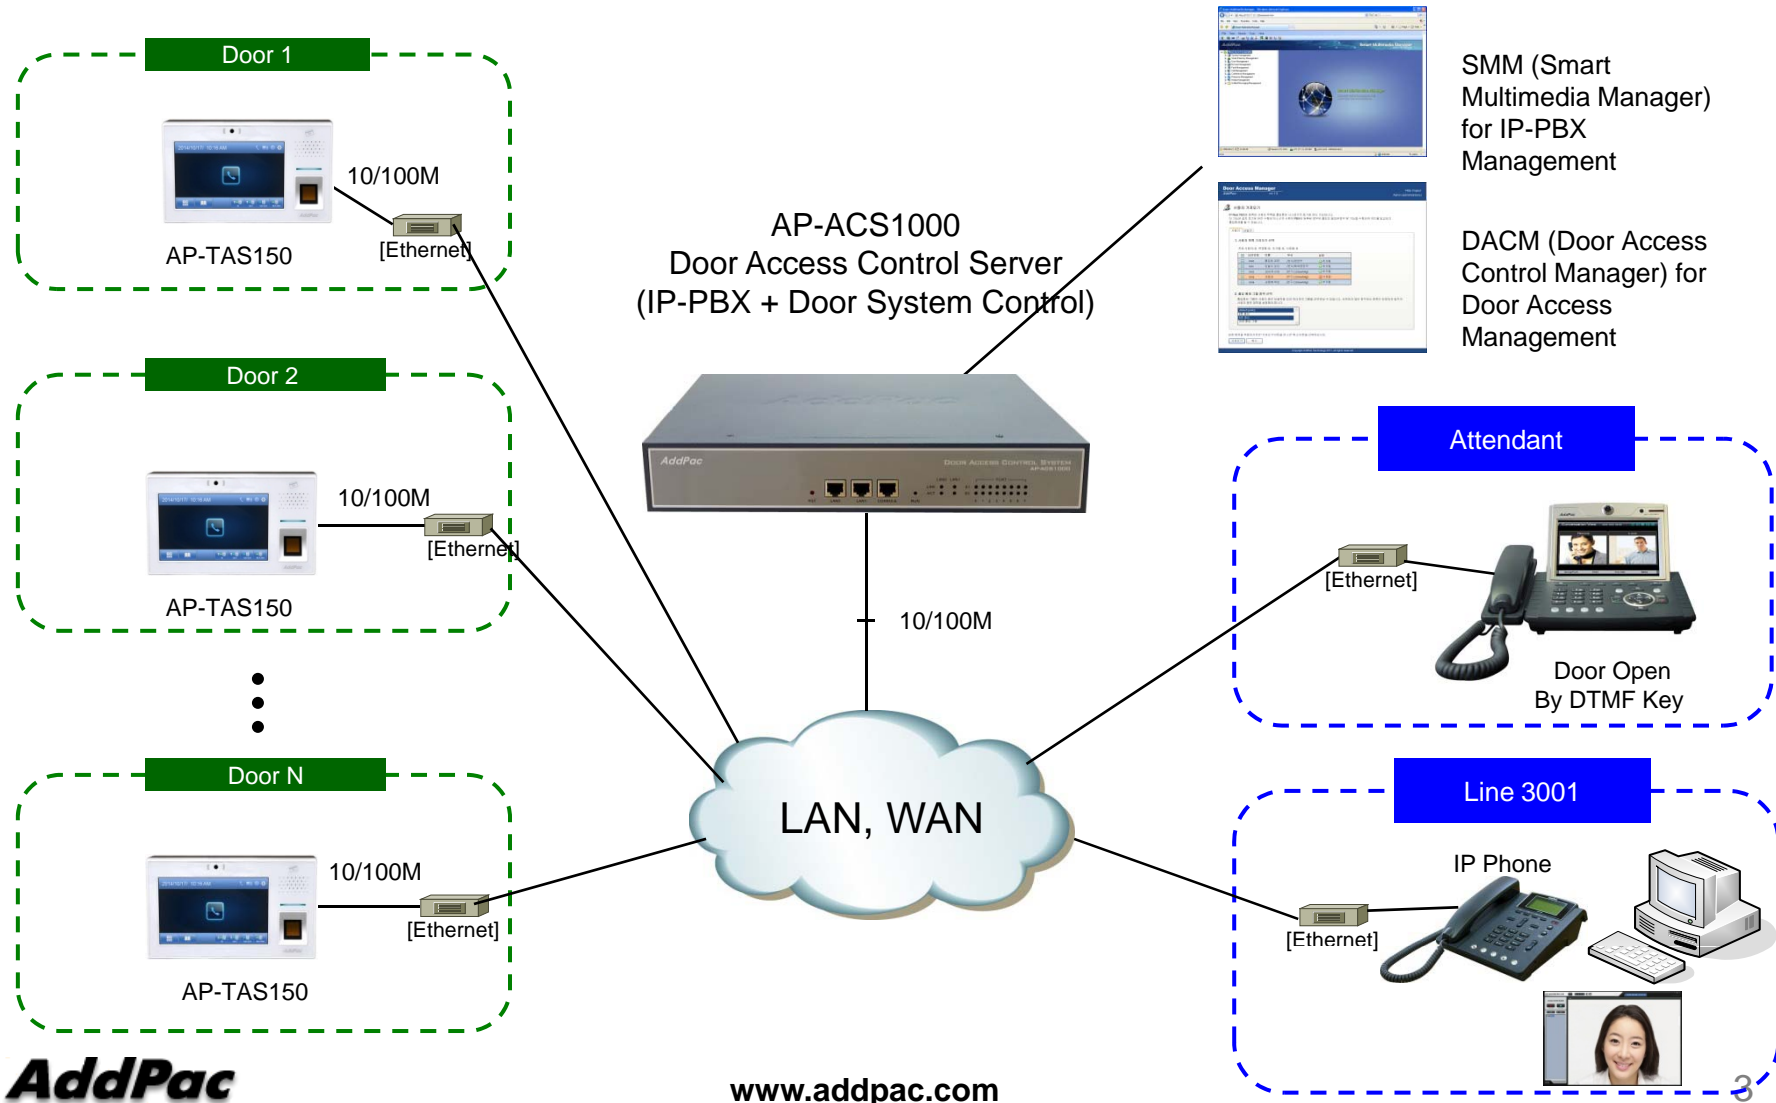

AP-TAS150

Time and Attendance IP Video Door Phone

High Performance Time & Attendance IP Video Door Phone Solution

RTSP based Network Video
Monitoring for Audio Only Terminals

AddPac

AddPac Technology

Sales and Marketing

www.addpac.com

Contents

- AP-TAS150 Video Service Diagram
 - All IP Solution
 - Legacy PBX
- SIP based Audio/Video Service Diagram
 - Door Attendant Service using IP Video Phone
- RTSP based Video Service Diagram
 - RTSP Video Camera Service with Audio Terminal
 - Door Attendant Service using Analog Phone
 - Door Attendant Service using IP Phone
- RTSP based Network Block Diagram
 - AP-VAC200 Internal S/W Block Diagram
 - RTSP,RTP Video Service Block Diagram
 - RTSP Video Service Block Diagram

AP-TAS150 Video Service Diagram

: All IP Solution

AP-TAS150 Video Service Diagram

: Legacy PBX Environment

SIP based Audio/Video Service Diagram

SIP based Video/Audio Service Diagram

: Door Attendant Service using IP Video Phone

SIP based Video/Audio Service Diagram

: Door Attendant Service using IP Video Phone with IP-PBX

RTSP based Video Service Diagram

RTSP based Video Service

: Door Attendant Service using Audio Terminal

- **Video Camera**
 - RTSP based Video Camera
 - Video and Audio(*) Support
 - Video is disabled when Video Call State
 - Audio is disable when Call State
- **Audio Call with Video Camera**
 - Audio Call with IP Phone
 - Execute VLC Application at User PC
 - Video Monitoring using VLC
 - VLC close when Call is terminated