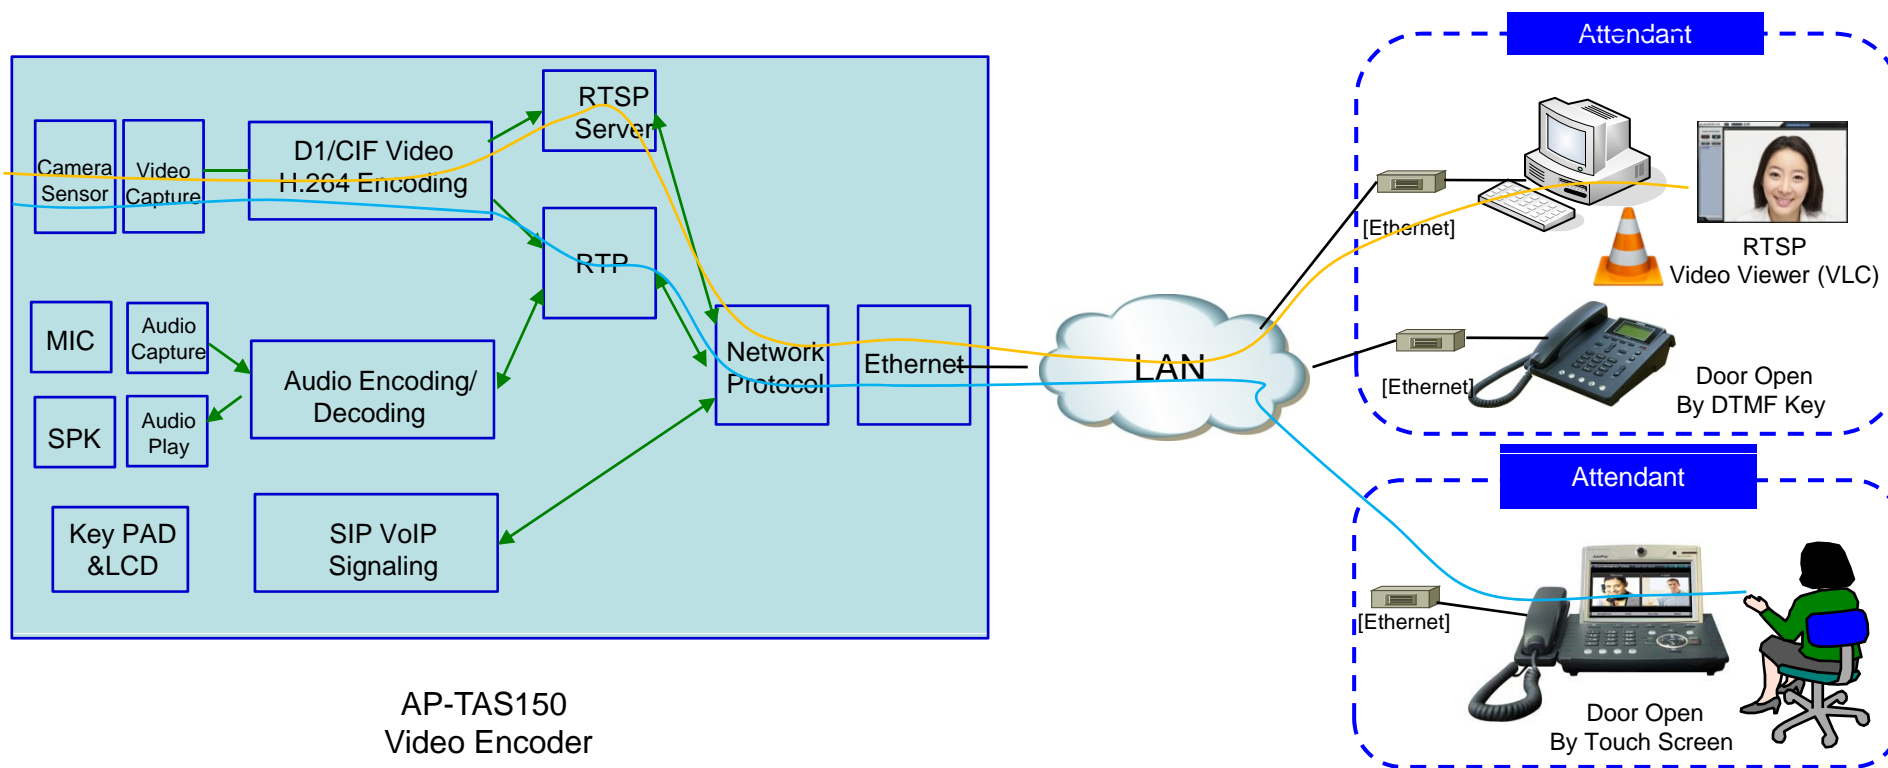

SIP based Video/Audio Service Diagram

: Door Attendant Service using IP Video Phone with IP-PBX

RTSP based Video Service Diagram

RTSP based Video Service

: Door Attendant Service using Audio Terminal

- **Video Camera**
 - RTSP based Video Camera
 - Video and Audio(*) Support
 - Video is disabled when Video Call State
 - Audio is disable when Call State
- **Audio Call with Video Camera**
 - Audio Call with IP Phone
 - Execute VLC Application at User PC
 - Video Monitoring using VLC
 - VLC close when Call is terminated

RTSP based Video Service Diagram

: Door Attendant Service using Analog Phone

RTSP based Video Service Diagram

: Door Attendant Service using Analog Phone

RTSP based Video Service Diagram

: Door Attendant Service using IP Phone

RTSP based AP-TAS150 Internal Block Diagram

AP-TAS150 Internal S/W Block Diagram

AP-TAS150
Video Encoder

RTSP/RTP Video Service Block Diagram

AP-TAS150
Video Encoder

RTSP based Network Block Diagram

Thank you!