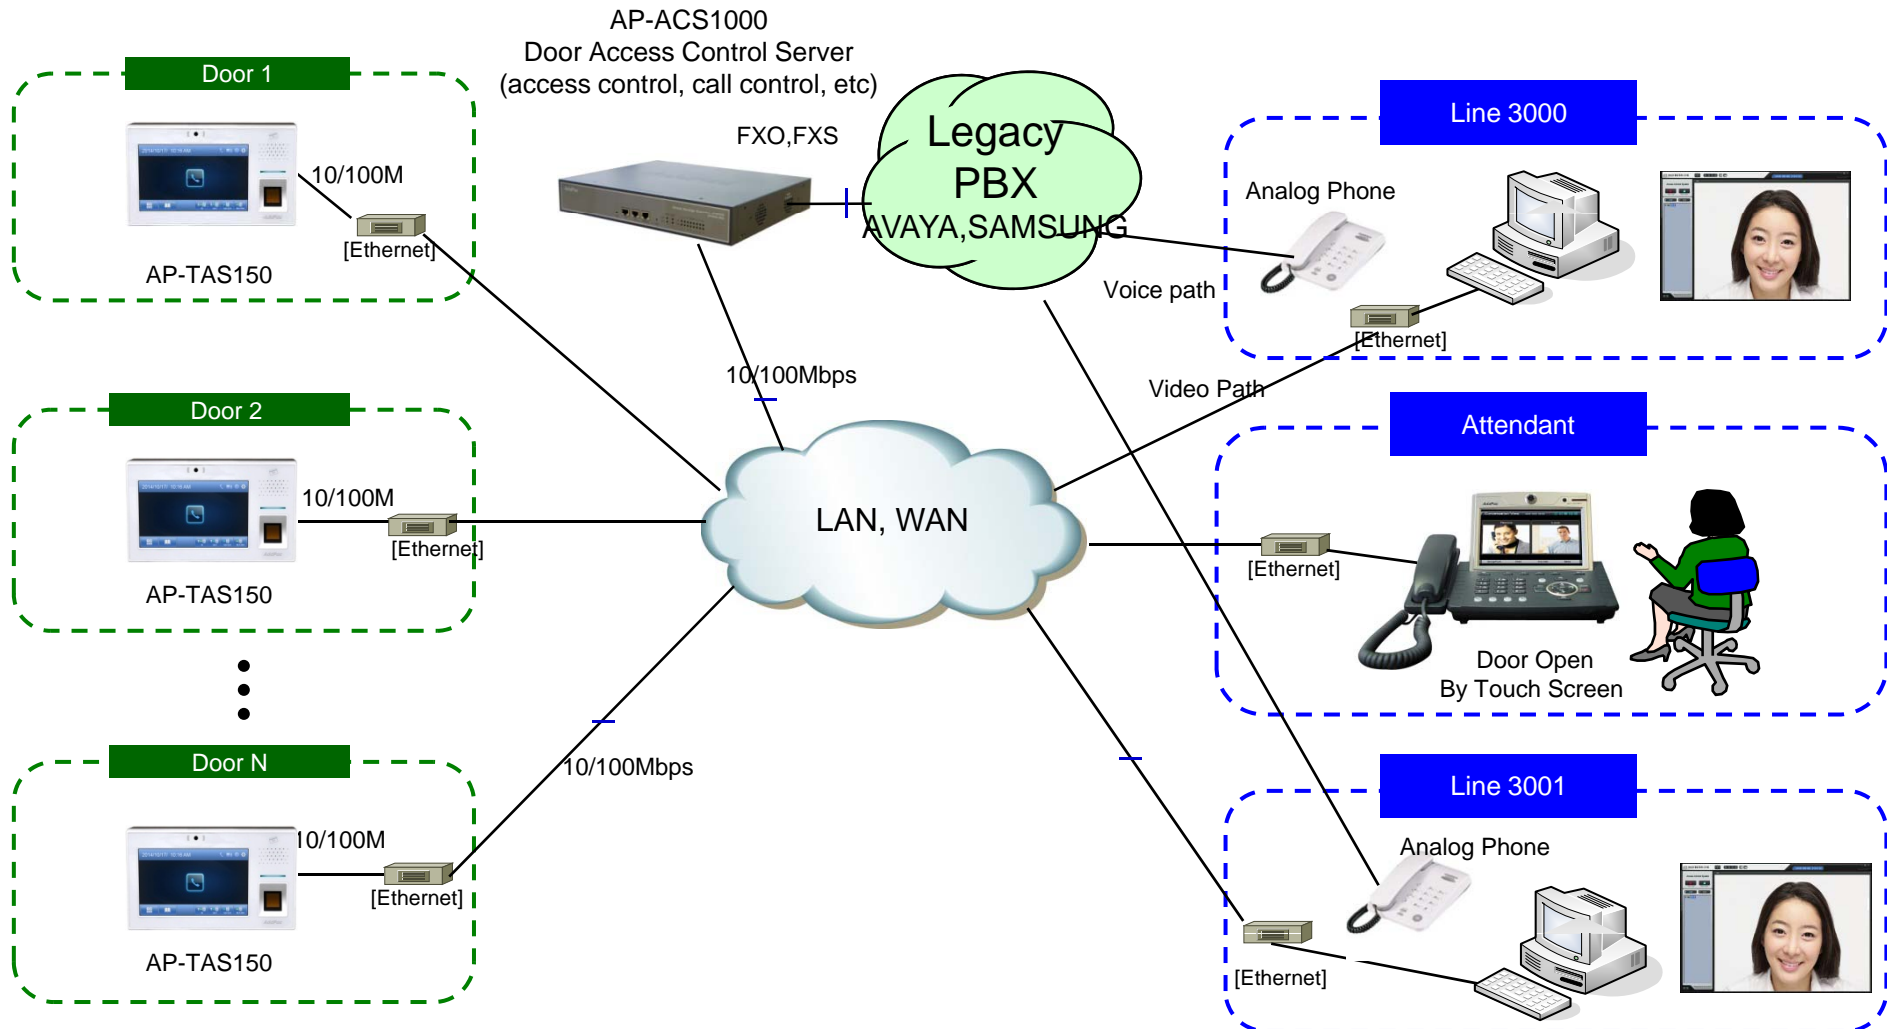

AP-TAS150

Time and Attendance IP Video Door Phone

High Performance Time & Attendance IP Video Door Phone Solution

RTSP based Network Video
Monitoring for Audio Only Terminals

AddPac

AddPac Technology

Sales and Marketing

www.addpac.com

Contents

- AP-TAS150 Video Service Diagram
 - All IP Solution
 - Legacy PBX
- SIP based Audio/Video Service Diagram
 - Door Attendant Service using IP Video Phone
- RTSP based Video Service Diagram
 - RTSP Video Camera Service with Audio Terminal
 - Door Attendant Service using Analog Phone
 - Door Attendant Service using IP Phone
- RTSP based Network Block Diagram
 - AP-VAC200 Internal S/W Block Diagram
 - RTSP,RTP Video Service Block Diagram
 - RTSP Video Service Block Diagram

AP-TAS150 Video Service Diagram

: All IP Solution

AP-TAS150 Video Service Diagram

: Legacy PBX Environment

SIP based Audio/Video Service Diagram

SIP based Video/Audio Service Diagram

: Door Attendant Service using IP Video Phone

SIP based Video/Audio Service Diagram

: Door Attendant Service using IP Video Phone with IP-PBX

RTSP based Video Service Diagram

RTSP based Video Service

: Door Attendant Service using Audio Terminal

- **Video Camera**
 - RTSP based Video Camera
 - Video and Audio(*) Support
 - Video is disabled when Video Call State
 - Audio is disable when Call State
- **Audio Call with Video Camera**
 - Audio Call with IP Phone
 - Execute VLC Application at User PC
 - Video Monitoring using VLC
 - VLC close when Call is terminated