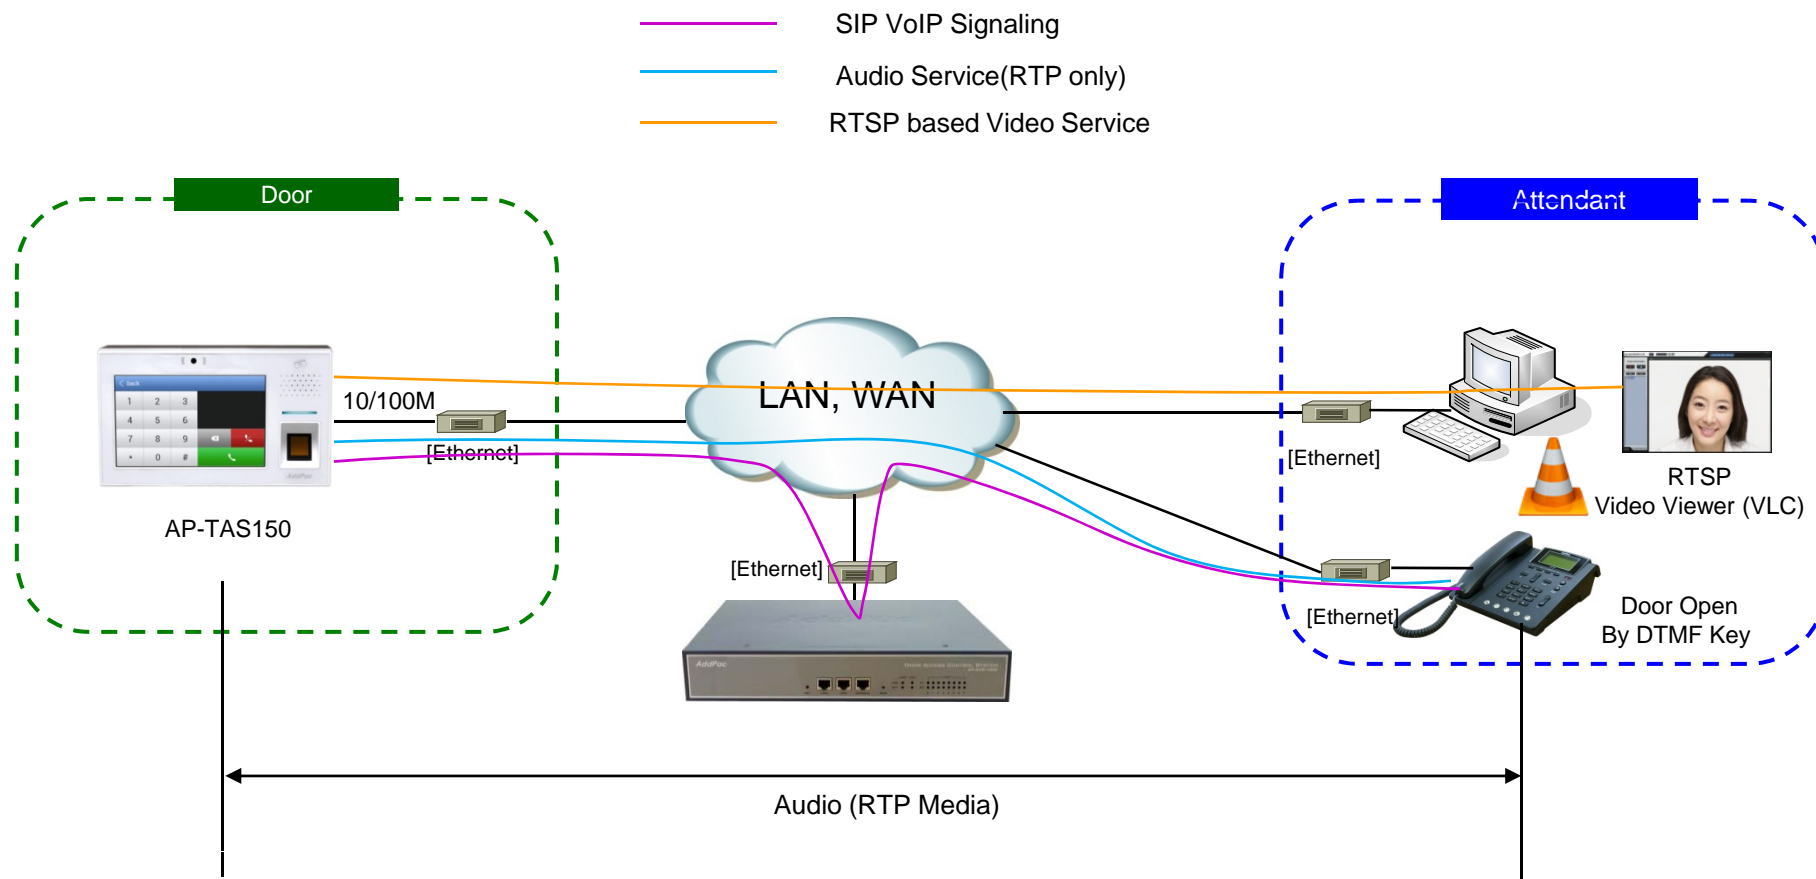

SIP based Video/Audio Service Diagram

: Door Attendant Service using IP Video Phone with IP-PBX

RTSP based Video Service Diagram

RTSP based Video Service

: Door Attendant Service using Audio Terminal

- **Video Camera**
 - RTSP based Video Camera
 - Video and Audio(*) Support
 - Video is disabled when Video Call State
 - Audio is disable when Call State
- **Audio Call with Video Camera**
 - Audio Call with IP Phone
 - Execute VLC Application at User PC
 - Video Monitoring using VLC
 - VLC close when Call is terminated

RTSP based Video Service Diagram

: Door Attendant Service using Analog Phone

RTSP based Video Service Diagram

: Door Attendant Service using Analog Phone

RTSP based Video Service Diagram

: Door Attendant Service using IP Phone

RTSP based AP-TAS150 Internal Block Diagram

AP-TAS150 Internal S/W Block Diagram

AP-TAS150
Video Encoder

RTSP/RTP Video Service Block Diagram

AP-TAS150
Video Encoder

RTSP based Network Block Diagram

Thank you!