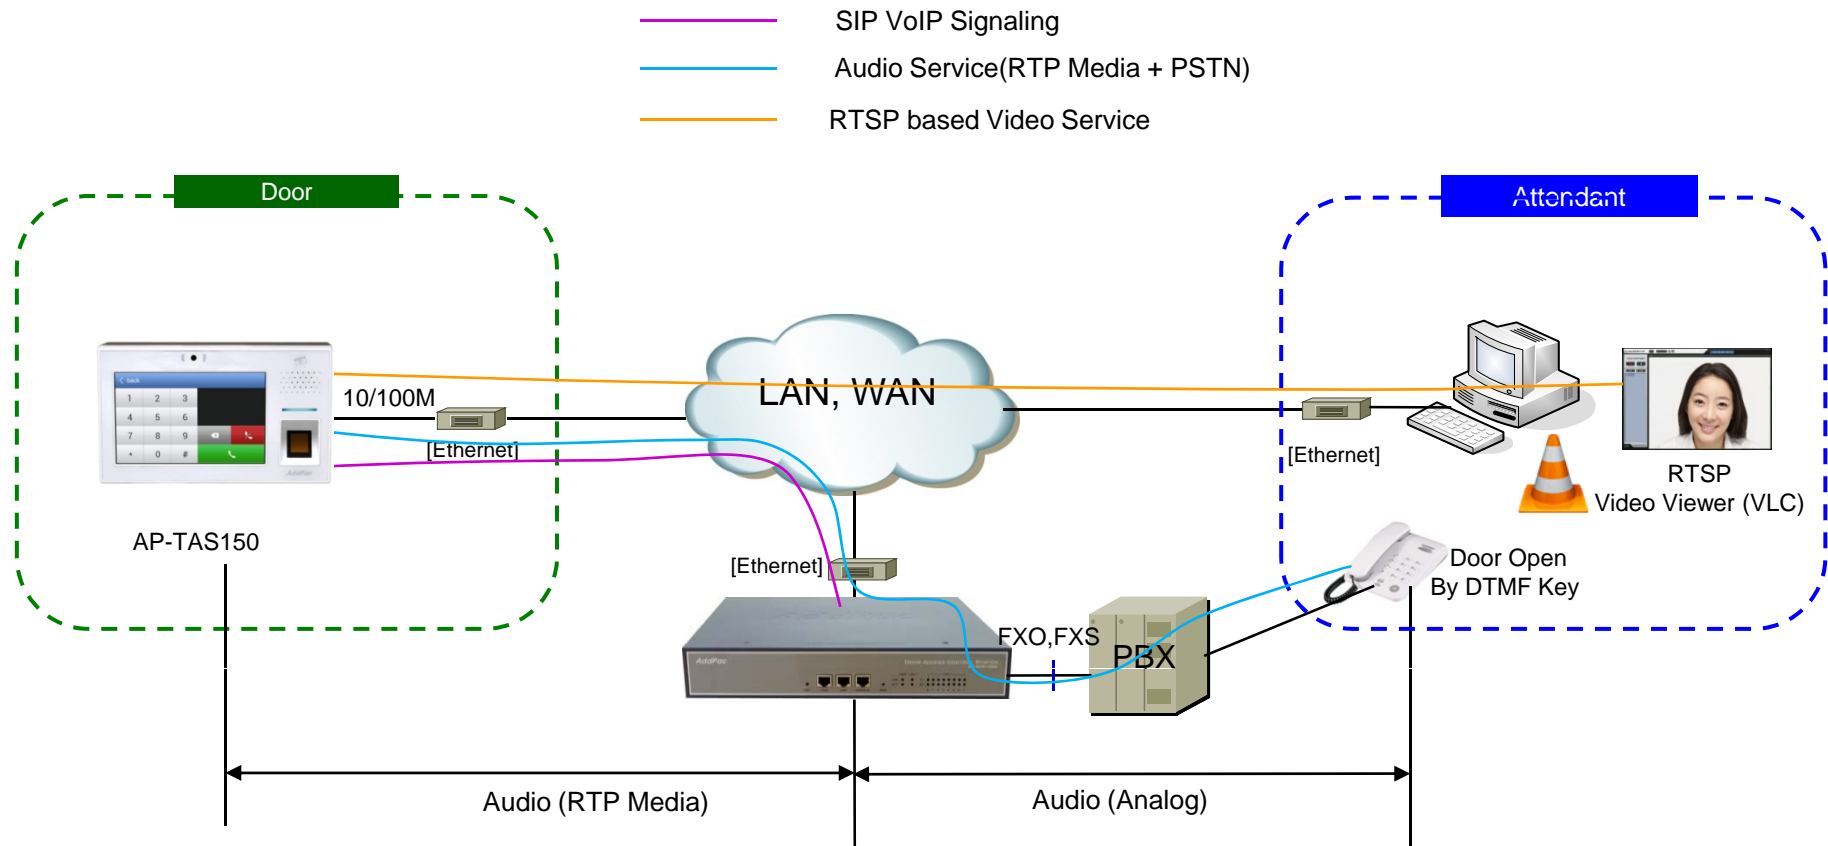

AP-TAS150 Video Service Diagram

: All IP Solution

AP-TAS150 Video Service Diagram

: Legacy PBX Environment

SIP based Audio/Video Service Diagram

SIP based Video/Audio Service Diagram

: Door Attendant Service using IP Video Phone

SIP based Video/Audio Service Diagram

: Door Attendant Service using IP Video Phone with IP-PBX

RTSP based Video Service Diagram

RTSP based Video Service

: Door Attendant Service using Audio Terminal

- **Video Camera**
 - RTSP based Video Camera
 - Video and Audio(*) Support
 - Video is disabled when Video Call State
 - Audio is disable when Call State
- **Audio Call with Video Camera**
 - Audio Call with IP Phone
 - Execute VLC Application at User PC
 - Video Monitoring using VLC
 - VLC close when Call is terminated

RTSP based Video Service Diagram

: Door Attendant Service using Analog Phone

RTSP based Video Service Diagram

: Door Attendant Service using Analog Phone

RTSP based Video Service Diagram

: Door Attendant Service using IP Phone