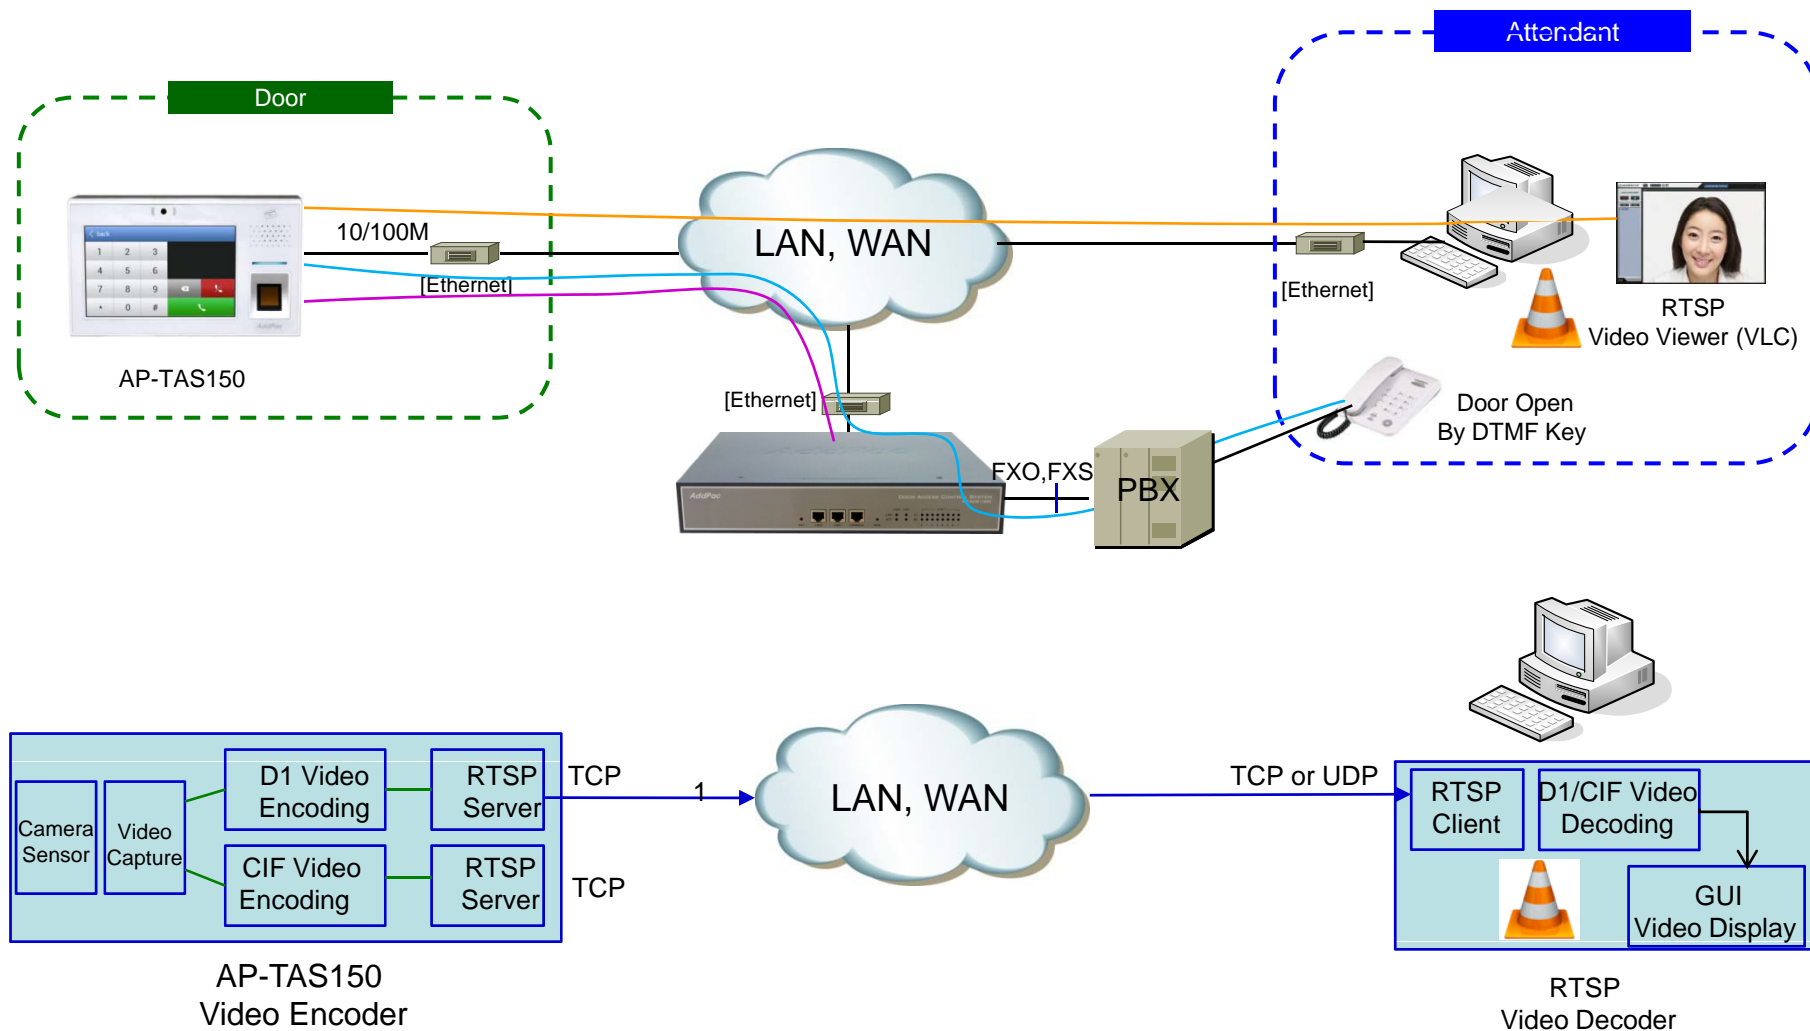

SIP based Video/Audio Service Diagram

: Door Attendant Service using IP Video Phone with IP-PBX

RTSP based Video Service Diagram

RTSP based Video Service

: Door Attendant Service using Audio Terminal

- **Video Camera**
 - RTSP based Video Camera
 - Video and Audio(*) Support
 - Video is disabled when Video Call State
 - Audio is disable when Call State
- **Audio Call with Video Camera**
 - Audio Call with IP Phone
 - Execute VLC Application at User PC
 - Video Monitoring using VLC
 - VLC close when Call is terminated

RTSP based Video Service Diagram

: Door Attendant Service using Analog Phone

RTSP based Video Service Diagram

: Door Attendant Service using Analog Phone

RTSP based Video Service Diagram

: Door Attendant Service using IP Phone

RTSP based AP-TAS150 Internal Block Diagram

AP-TAS150 Internal S/W Block Diagram

AP-TAS150
Video Encoder

RTSP/RTP Video Service Block Diagram

AP-TAS150
Video Encoder

RTSP based Network Block Diagram

Thank you!