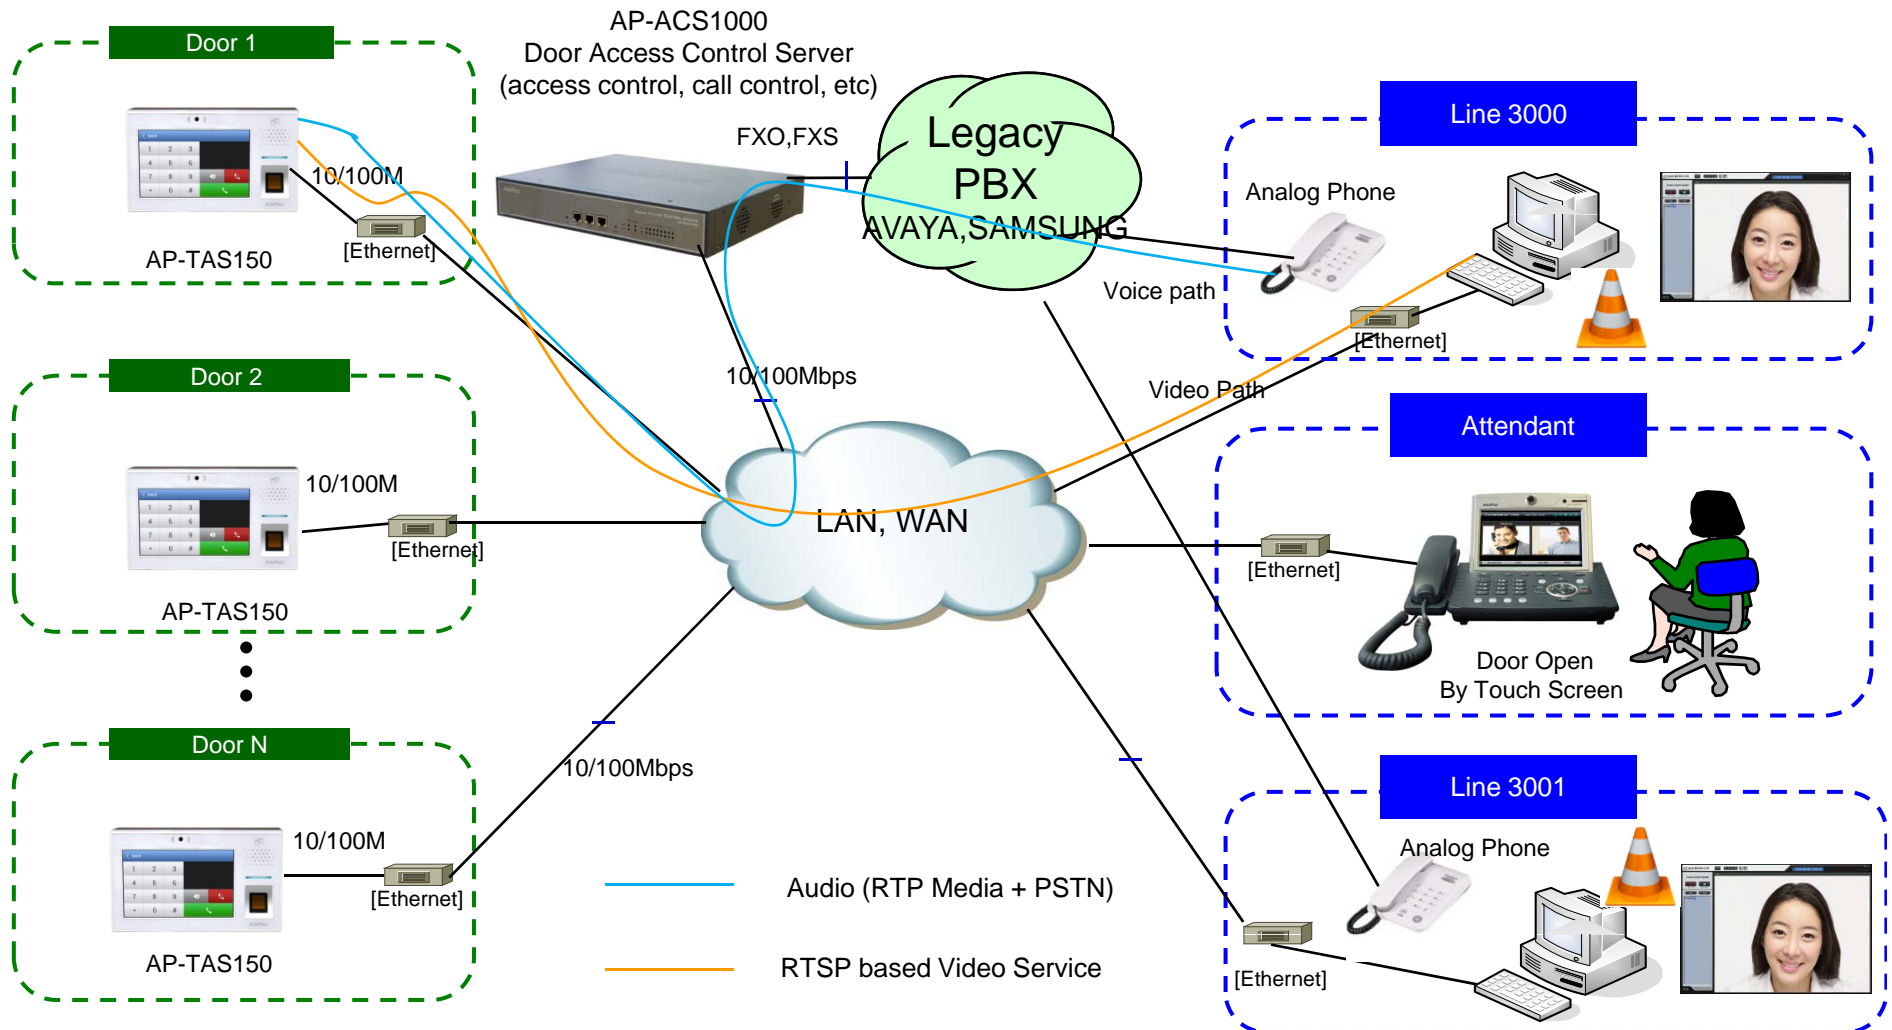

AP-TAS150 Video Service Diagram

: All IP Solution

AP-TAS150 Video Service Diagram

: Legacy PBX Environment

SIP based Audio/Video Service Diagram

SIP based Video/Audio Service Diagram

: Door Attendant Service using IP Video Phone

SIP based Video/Audio Service Diagram

: Door Attendant Service using IP Video Phone with IP-PBX

RTSP based Video Service Diagram

RTSP based Video Service

: Door Attendant Service using Audio Terminal

- **Video Camera**
 - RTSP based Video Camera
 - Video and Audio(*) Support
 - Video is disabled when Video Call State
 - Audio is disable when Call State
- **Audio Call with Video Camera**
 - Audio Call with IP Phone
 - Execute VLC Application at User PC
 - Video Monitoring using VLC
 - VLC close when Call is terminated

RTSP based Video Service Diagram

: Door Attendant Service using Analog Phone

RTSP based Video Service Diagram

: Door Attendant Service using Analog Phone

RTSP based Video Service Diagram

: Door Attendant Service using IP Phone

RTSP based AP-TAS150 Internal Block Diagram

AP-TAS150 Internal S/W Block Diagram

AP-TAS150
Video Encoder

RTSP/RTP Video Service Block Diagram

AP-TAS150
Video Encoder

RTSP based Network Block Diagram

Thank you!