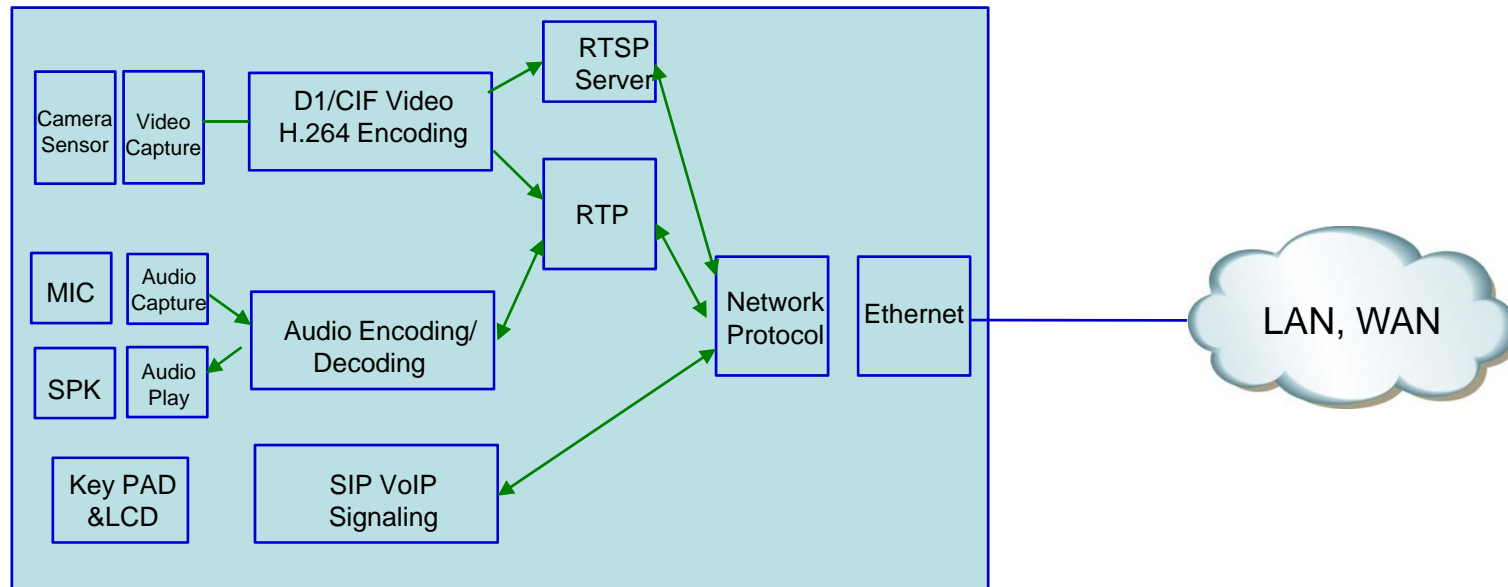

SIP based Video/Audio Service Diagram

: Door Attendant Service using IP Video Phone with IP-PBX

RTSP based Video Service Diagram

RTSP based Video Service

: Door Attendant Service using Audio Terminal

- **Video Camera**
 - RTSP based Video Camera
 - Video and Audio(*) Support
 - Video is disabled when Video Call State
 - Audio is disable when Call State
- **Audio Call with Video Camera**
 - Audio Call with IP Phone
 - Execute VLC Application at User PC
 - Video Monitoring using VLC
 - VLC close when Call is terminated

RTSP based Video Service Diagram

: Door Attendant Service using Analog Phone

RTSP based Video Service Diagram

: Door Attendant Service using Analog Phone

RTSP based Video Service Diagram

: Door Attendant Service using IP Phone

RTSP based AP-TAS150 Internal Block Diagram

AP-TAS150 Internal S/W Block Diagram

AP-TAS150
Video Encoder

RTSP/RTP Video Service Block Diagram

AP-TAS150
Video Encoder

RTSP based Network Block Diagram

Thank you!