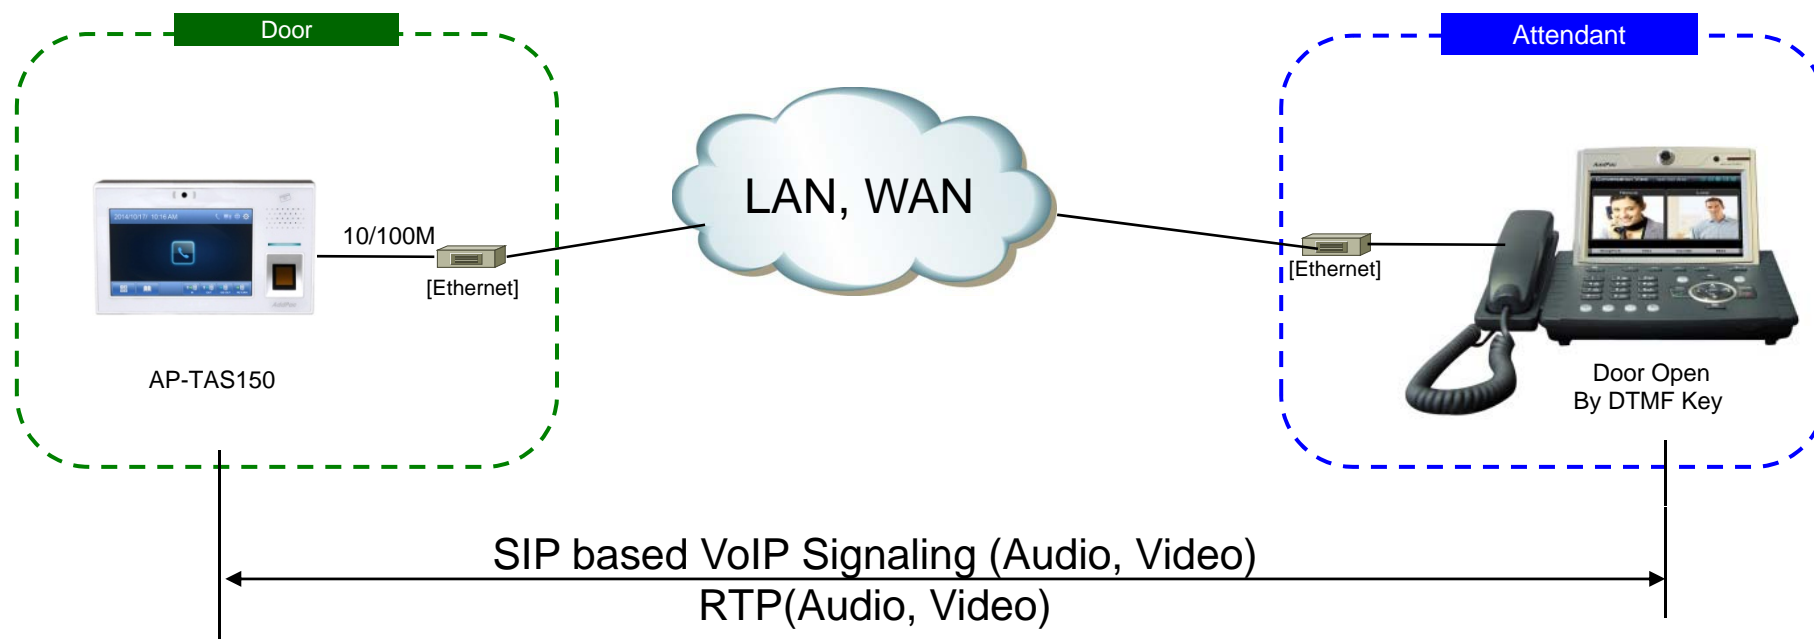

www.addpac.com

Contents

- AP-TAS150 Video Service Diagram
 - All IP Solution
 - Legacy PBX
- SIP based Audio/Video Service Diagram
 - Door Attendant Service using IP Video Phone
- RTSP based Video Service Diagram
 - RTSP Video Camera Service with Audio Terminal
 - Door Attendant Service using Analog Phone
 - Door Attendant Service using IP Phone
- RTSP based Network Block Diagram
 - AP-VAC200 Internal S/W Block Diagram
 - RTSP,RTP Video Service Block Diagram
 - RTSP Video Service Block Diagram

AP-TAS150 Video Service Diagram

: All IP Solution

AP-TAS150 Video Service Diagram

: Legacy PBX Environment

SIP based Audio/Video Service Diagram

SIP based Video/Audio Service Diagram

: Door Attendant Service using IP Video Phone

SIP based Video/Audio Service Diagram

: Door Attendant Service using IP Video Phone with IP-PBX

RTSP based Video Service Diagram

RTSP based Video Service

: Door Attendant Service using Audio Terminal

- **Video Camera**
 - RTSP based Video Camera
 - Video and Audio(*) Support
 - Video is disabled when Video Call State
 - Audio is disable when Call State
- **Audio Call with Video Camera**
 - Audio Call with IP Phone
 - Execute VLC Application at User PC
 - Video Monitoring using VLC
 - VLC close when Call is terminated

RTSP based Video Service Diagram

: Door Attendant Service using Analog Phone

RTSP based Video Service Diagram

: Door Attendant Service using Analog Phone

RTSP based Video Service Diagram

: Door Attendant Service using IP Phone